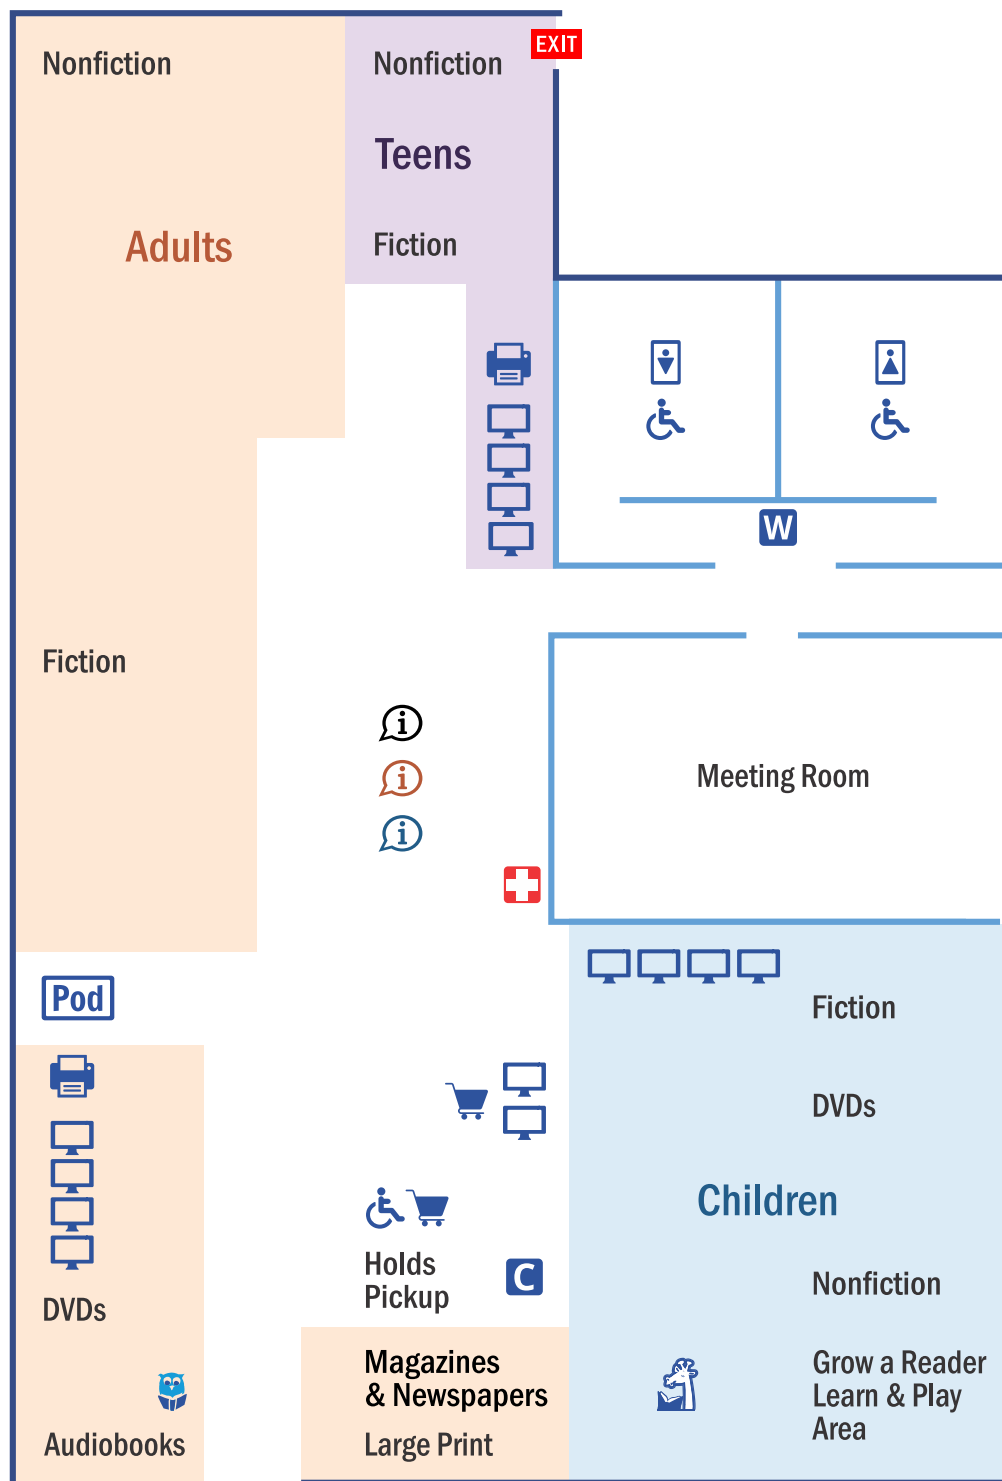

Cooper Branch

20 Washington Avenue
Colonial Beach, VA 22443

Entrance

Map Key

Safety and Emergency

- Defibrillator
- Emergency Exit
- Wheelchair Access

Help Desks

- Customer Service
 - Library Card
 - Check Out
- Adult Services
 - Research Help
 - Notary Services
 - Check in for your Meeting Room, Study Room, or Privacy Pod
- Youth Services
 - Research Help
- Express Checkout

Areas

- Adults
- Teens
- Children
- Grow a Reader Storytime

Amenities

- Friends of the Library Bookshop
- Restrooms
- Privacy Pod
- Water Fountain

Technology

- Copy/Scan/Fax/Print
- Computers
- Print