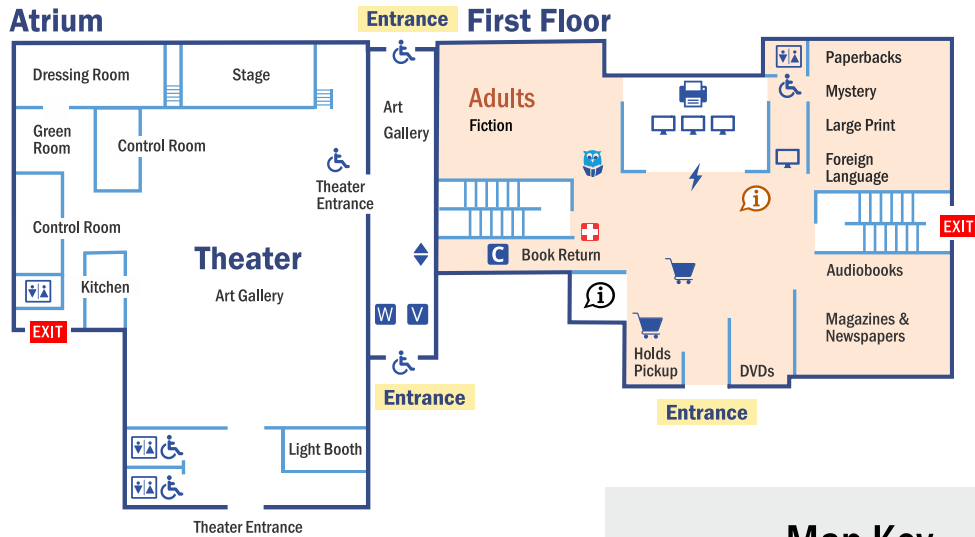

Fredericksburg Branch

1201 Caroline Street, Fredericksburg, VA 22401

Map Key

Safety and Emergency

- Defibrillator
- Stairs
- Emergency Exit
- Wheelchair Access
- Elevator

Amenities

- Friends of the Library Bookshop
- Water Fountain
- Restrooms
- Vending
- Privacy Pod

Areas

- Adults
- Teens
- Children
- Grow a Reader Storytime

Help Desks

- Customer Services**
 - Library Card
 - Check Out
- Youth Services**
 - Research Help
- Virginia Services**
 - Research Help
- Adult Services**
 - Research Help
 - Notary Services
 - Check in for your Meeting Room, Study Room, or Privacy Pod
- Express Checkout**