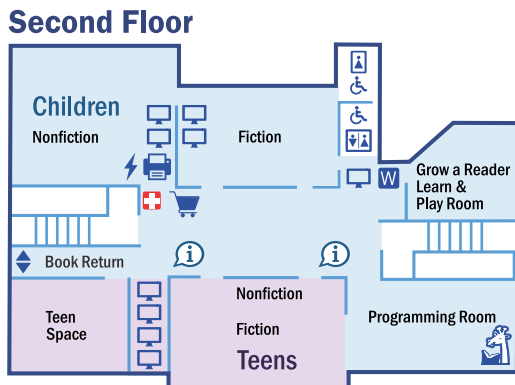

Fredericksburg Branch

1201 Caroline Street, Fredericksburg, VA 22401

Map Key

Safety and Emergency

- Defibrillator
- Stairs
- Emergency Exit
- Wheelchair Access
- Elevator

Amenities

- Friends of the Library Bookshop
- Water Fountain
- Restrooms
- Vending
- Privacy Pod

Areas

- Adults
- Teens
- Children
- Grow a Reader Storytime

Help Desks

- Customer Services**
 - Library Card
 - Check Out
- Youth Services**
 - Research Help
- Virginia Services**
 - Research Help
- Adult Services**
 - Research Help
 - Notary Services
 - Check in for your Meeting Room, Study Room, or Privacy Pod
- Express Checkout**