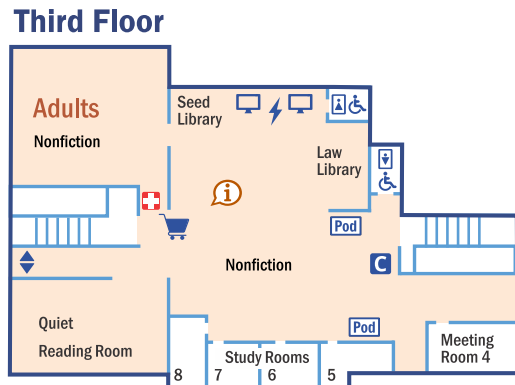

Fredericksburg Branch

1201 Caroline Street, Fredericksburg, VA 22401

Map Key

Safety and Emergency

- Defibrillator
- Stairs
- Emergency Exit
- Wheelchair Access
- Elevator

Amenities

- Friends of the Library Bookshop
- Water Fountain
- Restrooms
- Vending
- Privacy Pod

Areas

- Adults
- Teens
- Children
- Grow a Reader Storytime

Help Desks

- Customer Services**
 - Library Card
 - Check Out
- Youth Services**
 - Research Help
- Virginia Services**
 - Research Help
- Adult Services**
 - Research Help
 - Notary Services
 - Check in for your Meeting Room, Study Room, or Privacy Pod
- Express Checkout**