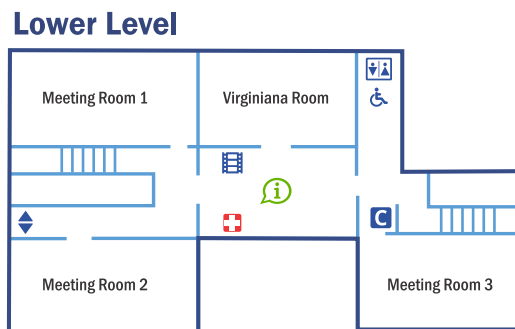

Fredericksburg Branch

1201 Caroline Street, Fredericksburg, VA 22401

Map Key

Safety and Emergency

- Defibrillator
- Stairs
- Emergency Exit
- Wheelchair Access
- Elevator

Amenities

- Friends of the Library Bookshop
- Water Fountain
- Restrooms
- Vending
- Privacy Pod

Areas

- Adults
- Teens
- Children
- Grow a Reader Storytime

Help Desks

- Customer Services**
 - Library Card
 - Check Out
- Youth Services**
 - Research Help
- Virginia Services**
 - Research Help
- Adult Services**
 - Research Help
 - Notary Services
 - Check in for your Meeting Room, Study Room, or Privacy Pod
- Express Checkout**