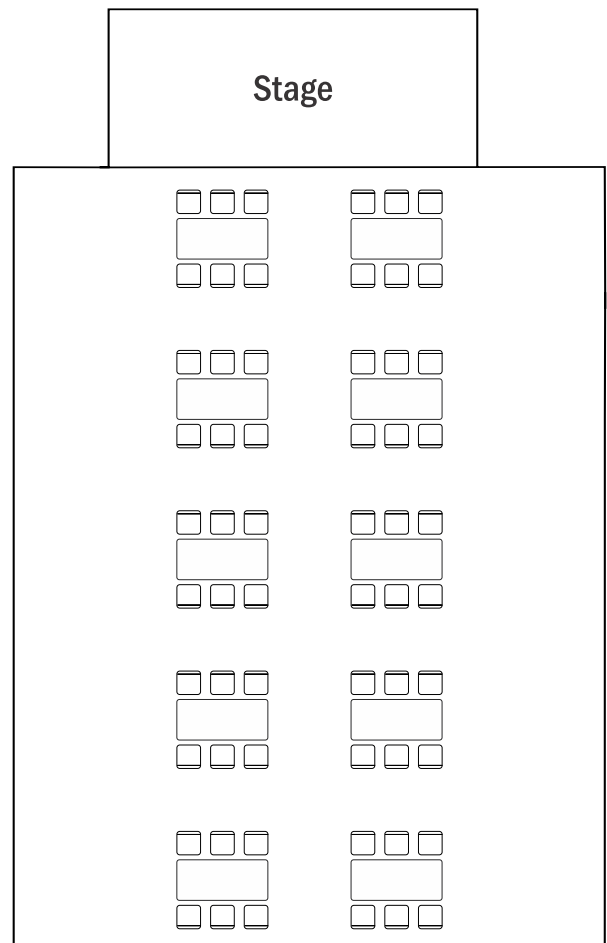

# Theater

Room Dimensions: 63'x43'

Maximum Occupancy: 225

## Includes:

- (10) 72"x 24" tables
- 225 chairs
- LCD projector with screen
- Podium with microphone
- Dry-erase board

### Maximum Chair Layout:

### Maximum Table & Chair Layout: