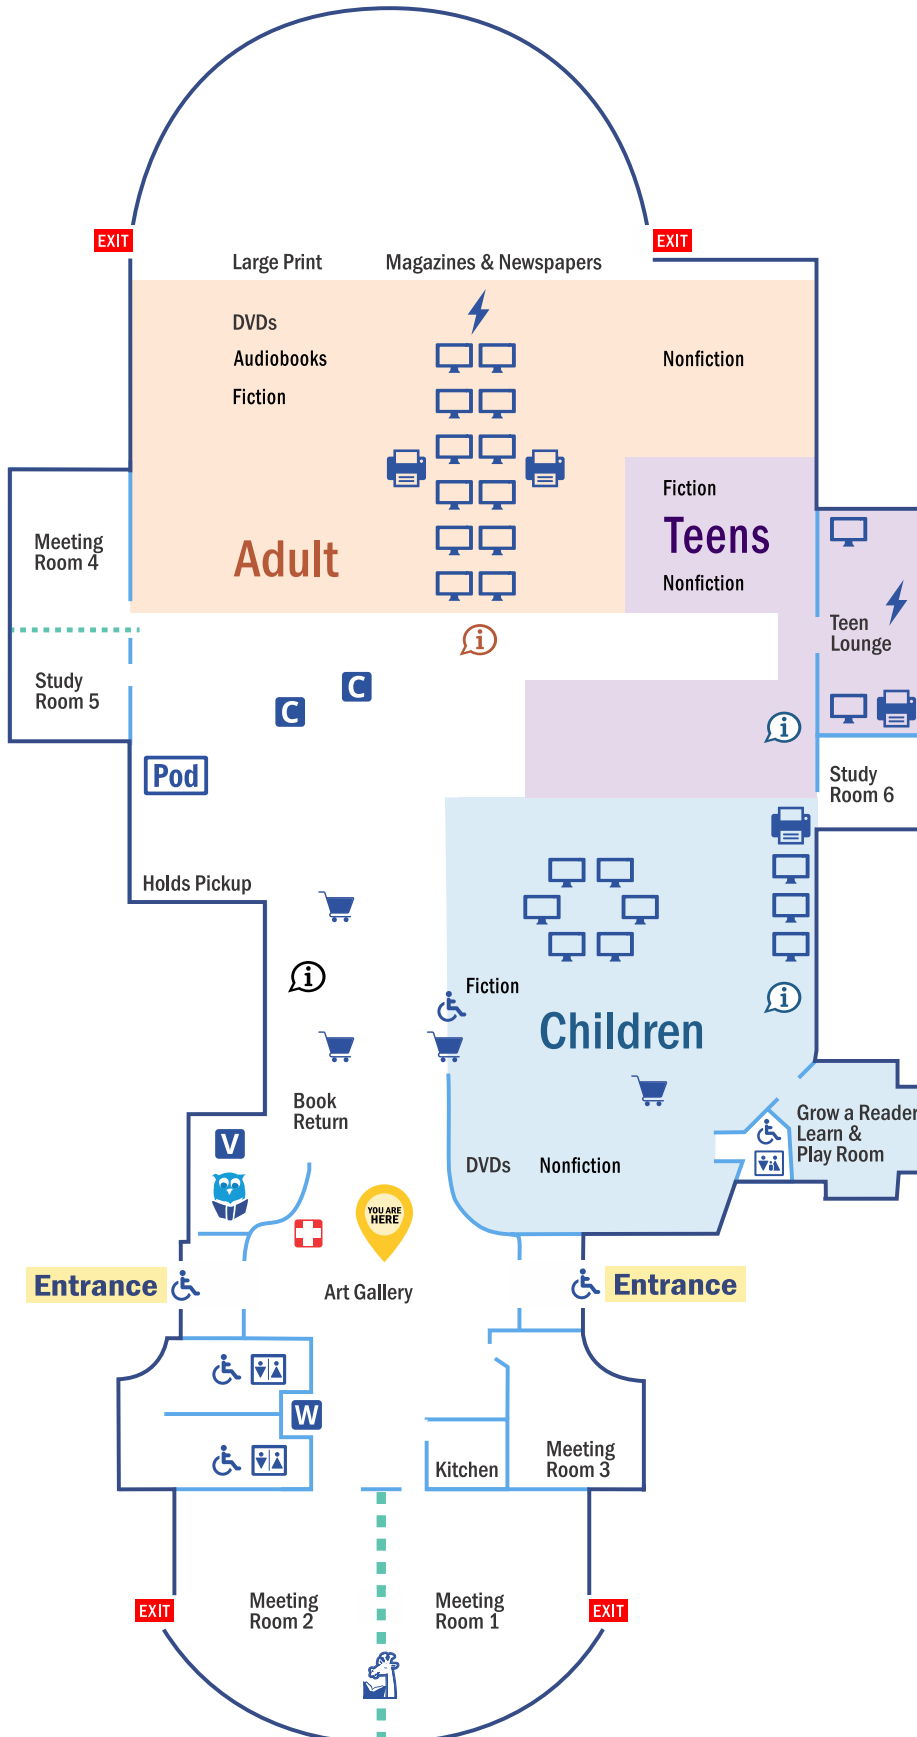

Porter Branch

2001 Parkway Boulevard, Stafford, VA 22554

Map Key

Safety and Emergency

- Defibrillator
- Emergency Exit
- Wheelchair Access

Help Desks

- Customer Service
 - Library Card
 - Check Out
- Adult Services
 - Research Help
 - Notary Services
 - Check in for your Meeting Room, Study Room, or Privacy Pod
- Youth Services
 - Research Help
- Express Checkout

Areas

- Adults
- Teens
- Children
- Grow a Reader Storytime

Amenities

- Friends of the Library Bookshop
- Restrooms
- Family Restroom
- Privacy Pod
- Vending
- Water Fountain

Technology

- Charging Station
- Copy/Scan/Fax/Print
- Computers
- Print