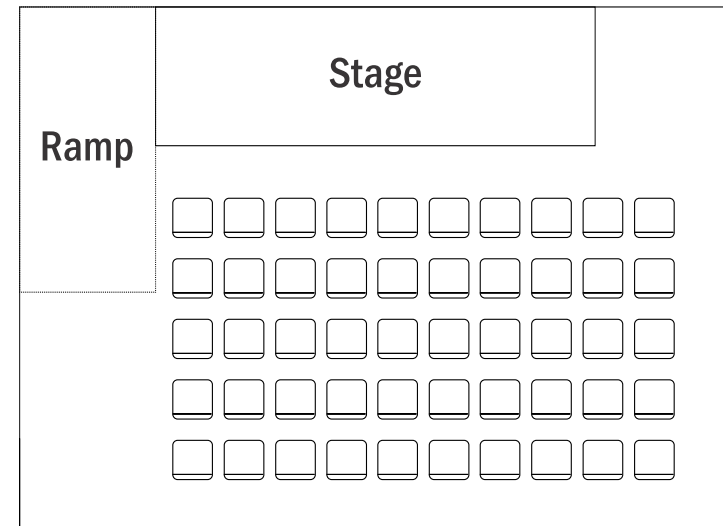

Salem Church Branch Meeting Room 1

Room Dimensions: 22'x30'

Maximum Occupancy: 50

Includes:

- (4) 72" x 30" tables
- 50 chairs
- LCD projector with screen
- Podium with microphone
- Stage

Available upon request:

- DVD player
- Dry-erase board
- Kitchen
- AV cables*

**Please bring your own computer.*

Maximum Chair Layout:

Maximum Table & Chair Layout:

Salem Church Branch Meeting Room 1