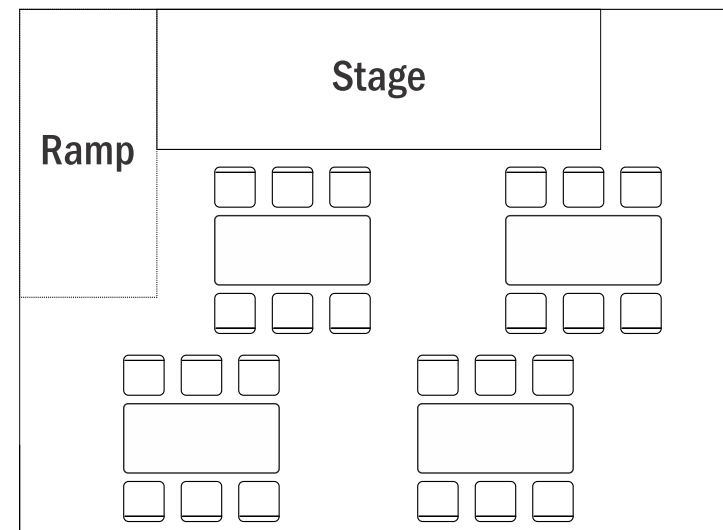

Salem Church Branch Meeting Room 1

Room Dimensions: 22'x30'

Maximum Occupancy: 50

Includes:

- (4) 72" x 30" tables
- 50 chairs
- LCD projector with screen
- Podium with microphone
- Stage

Available upon request:

- DVD player
- Dry-erase board
- Kitchen
- AV cables*

**Please bring your own computer.*

Maximum Chair Layout:

Maximum Table & Chair Layout:

Salem Church Branch Meeting Room 1