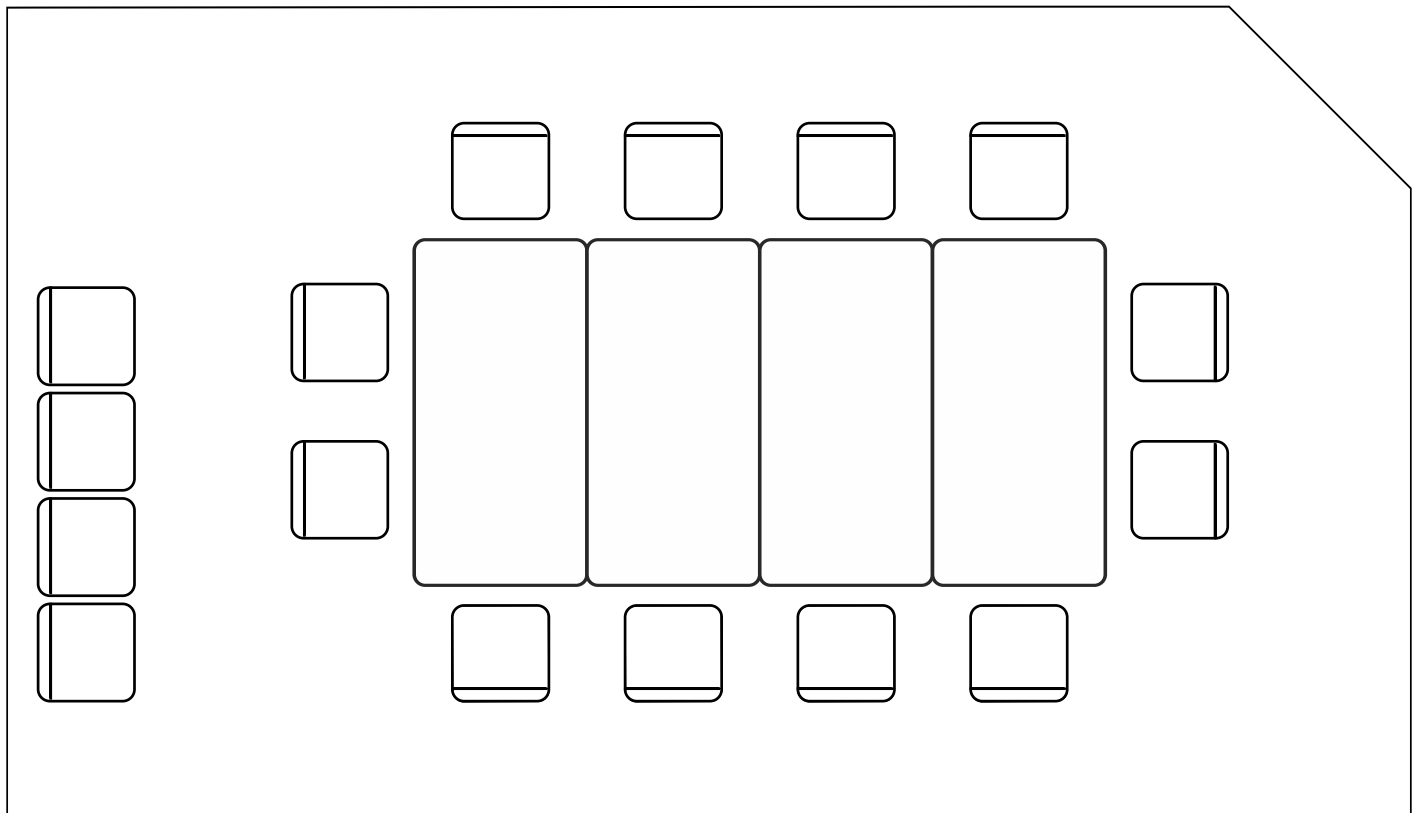

Salem Church Meeting Room 5 & 6 Combined

Room Dimensions: 20'x12'

Maximum Occupancy: 16

Includes:

- (4) 60" x 30" tables
- 16 chairs
- 2 dry-erase boards

Available upon request:

- DVD player
- LCD Projector
- AV cables*

**Please bring your own computer.*

Maximum Table & Chair Layout:

Salem Church Meeting Rooms 5 & 6 Combined