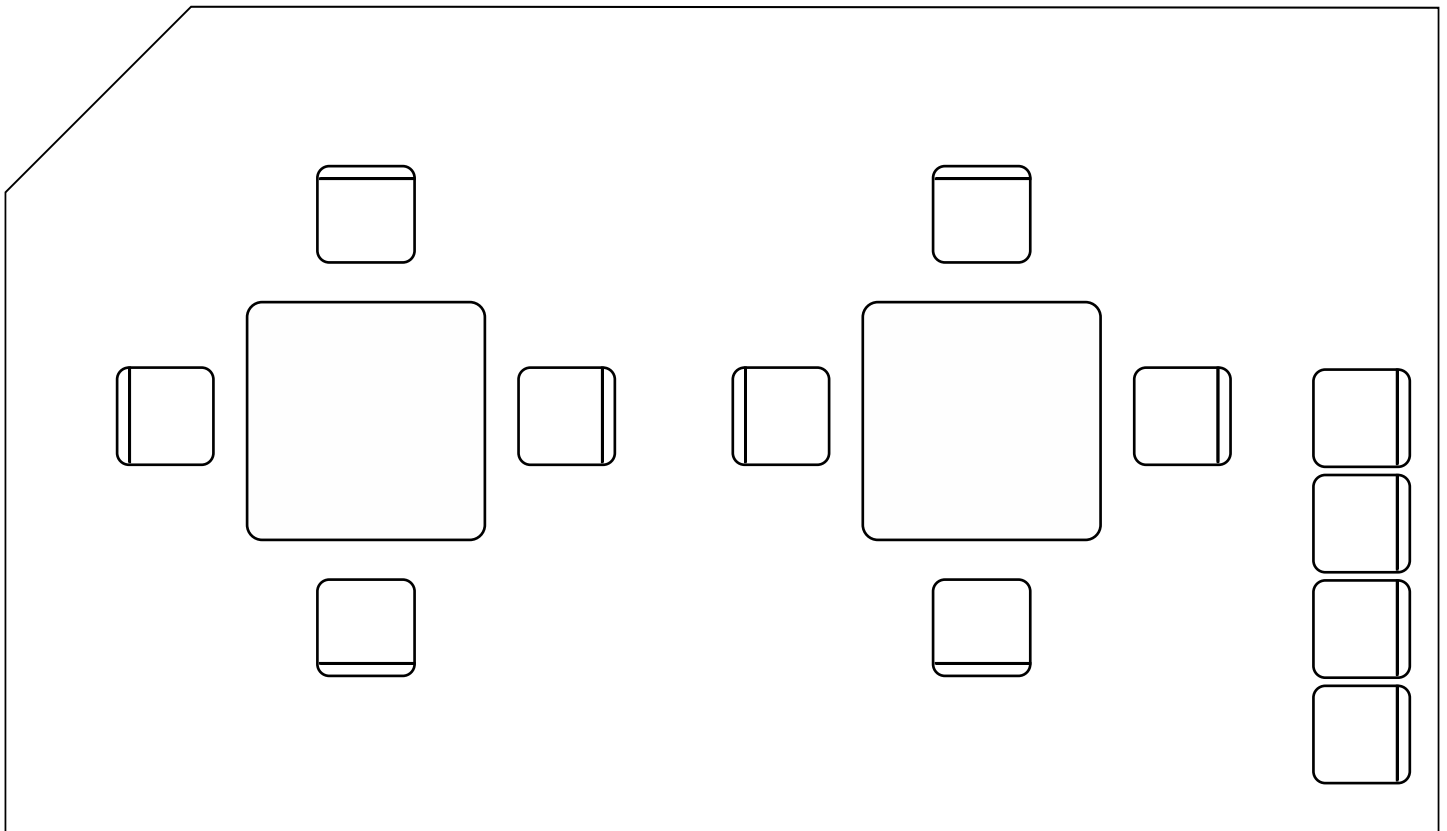

# Salem Church Meeting Room 7 & 8 Combined

Room Dimensions: 20'x 12'

Maximum Occupancy: 12

Includes:

- (2) 42" x 42" tables
- 12 chairs
- 2 dry-erase boards

Available upon request:

- DVD player
- LCD Projector
- AV cables\*

*\*Please bring your own computer.*

Maximum Table & Chair Layout: