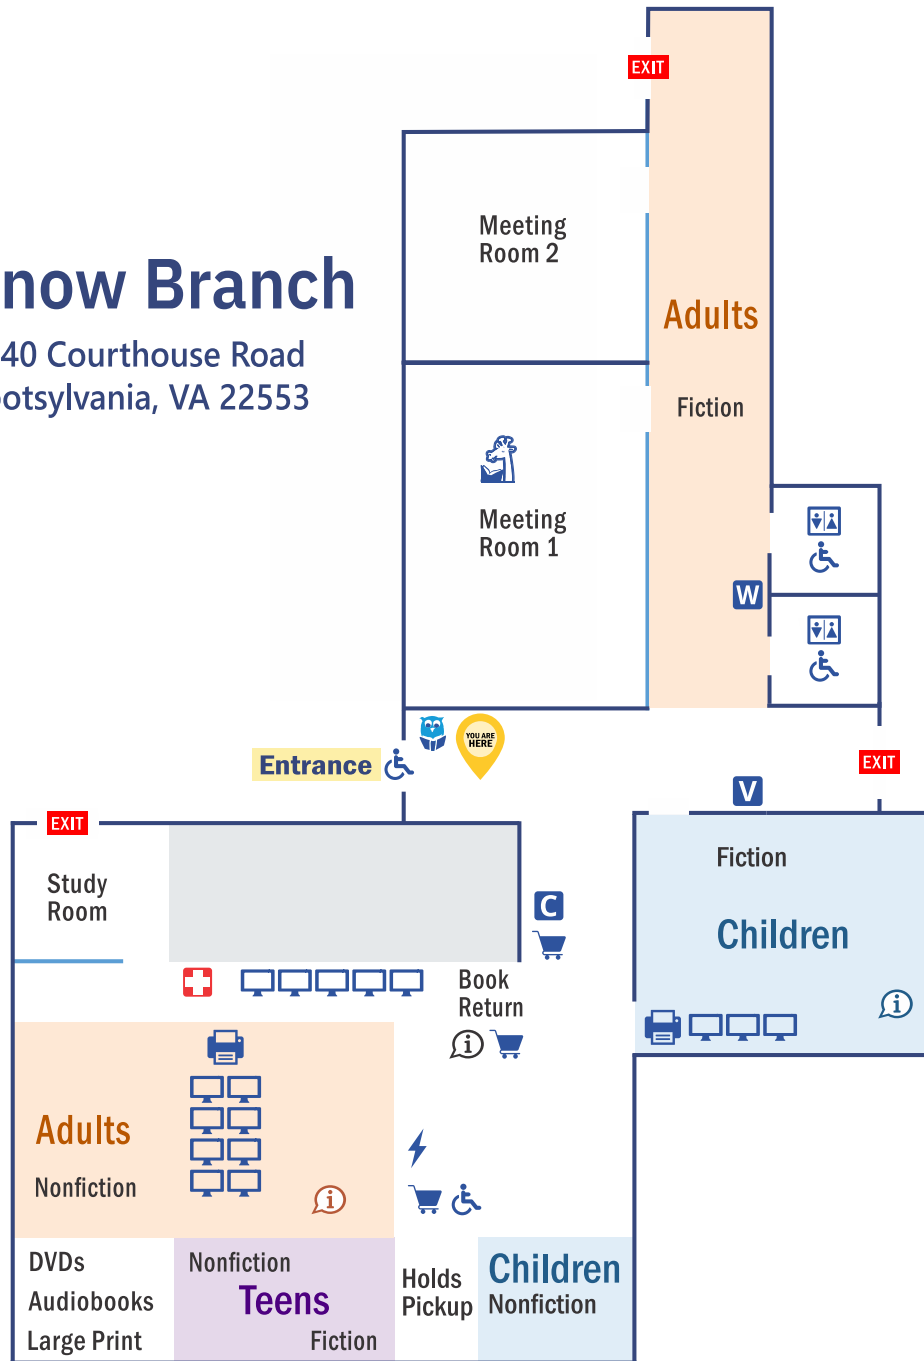

Snow Branch

8740 Courthouse Road
Spotsylvania, VA 22553

Map Key

Safety and Emergency

- Defibrillator
- Emergency Exit
- Wheelchair Access

Technology

- Charging Station
- Copy/Scan/Fax/Print
- Computers
- Print

Help Desks

- Customer Service**
 - Library Card
 - Check Out
- Adult Services**
 - Research Help
 - Notary Services
 - Check in for your Meeting Room or Study Room
- Youth Services**
 - Research Help
- Express Checkout

Amenities

- Friends of the Library Bookshop
- Restrooms
- Vending
- Water Fountain

Areas

- Adults
- Teens
- Children
- Grow a Reader Storytime