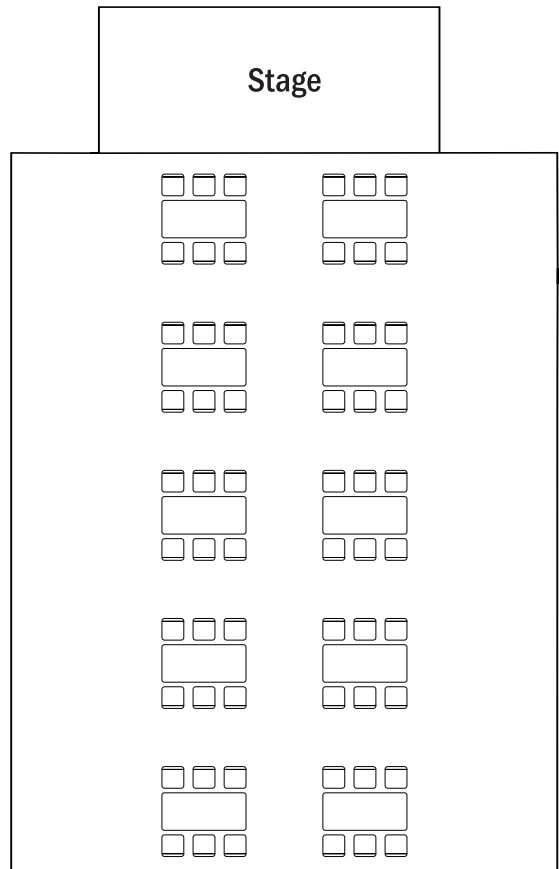

# Theater

Room Dimensions: 63' x 43'

Maximum Occupancy: 225

**Includes:**

- (10) 72" x 24" tables
- 225 chairs
- LCD projector with screen
- Podium with microphone

**Available upon request:**

- Dry-erase board
- DVD player
- AV cables\*
- Theatrical lighting and sound system
- Kitchen

*\*Please bring your own computer.*

**Maximum Chair Layout:**

**Maximum Table & Chair Layout:**