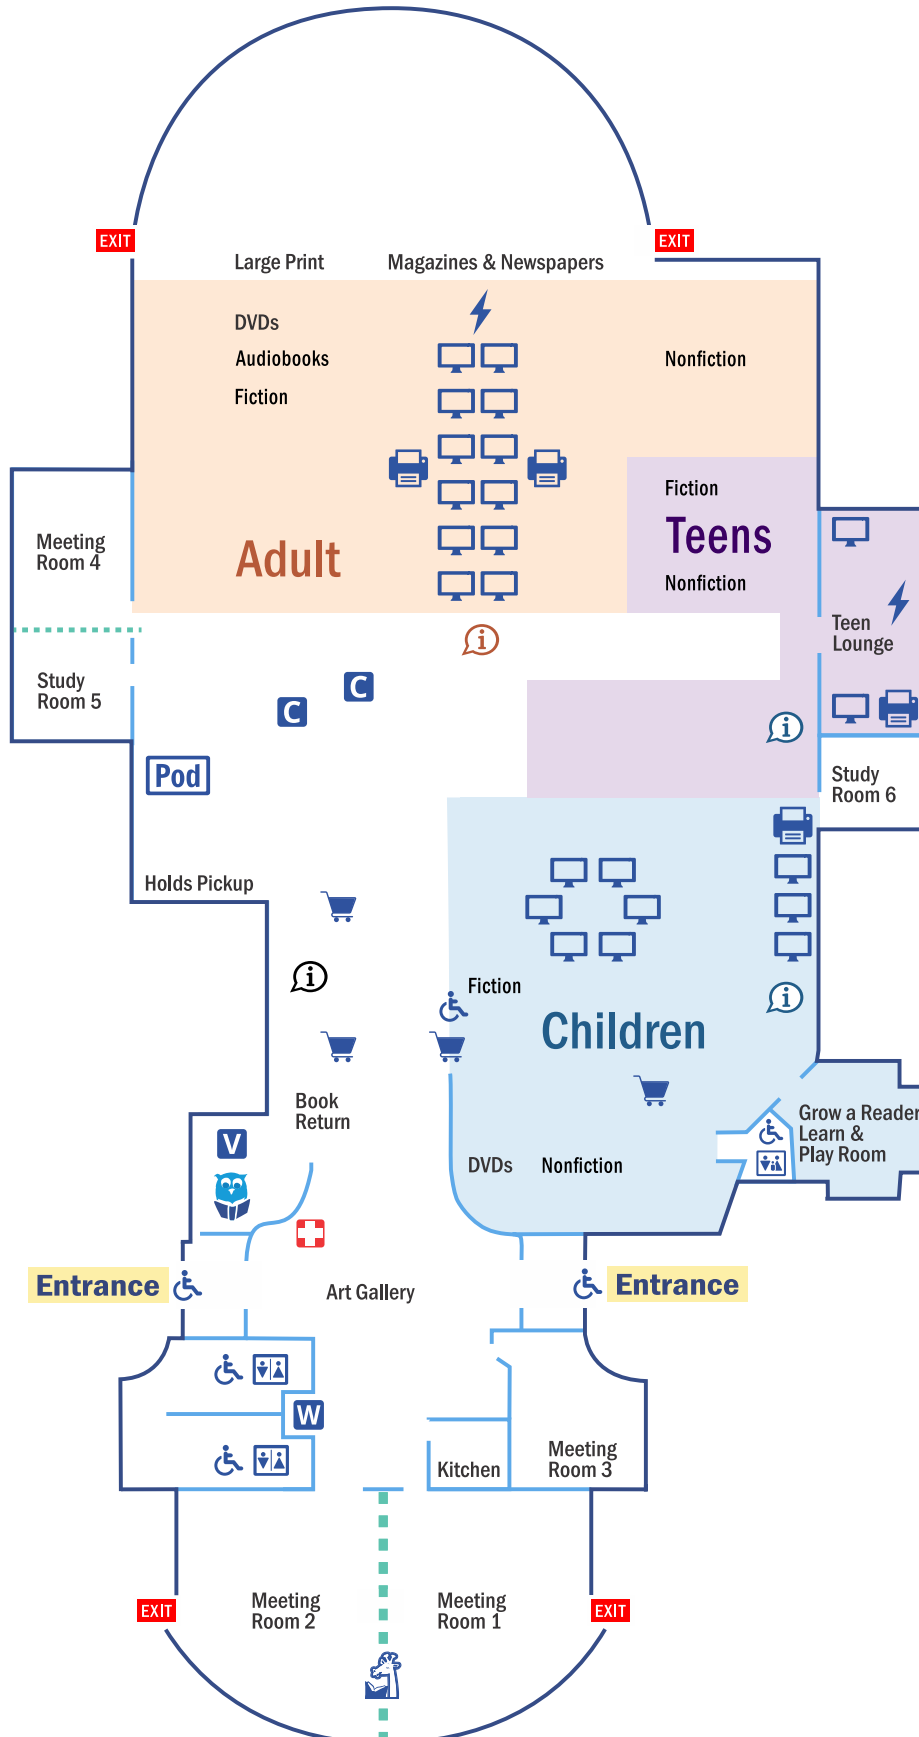

Porter Branch

2001 Parkway Boulevard, Stafford, VA 22554

Map Key

Safety and Emergency

- Defibrillator
- Emergency Exit
- Wheelchair Access

Help Desks

- Customer Service
 - Library Card
 - Check Out
- Adult Services
 - Research Help
 - Notary Services
 - Check in for your Meeting Room, Study Room, or Privacy Pod
- Youth Services
 - Research Help
- Express Checkout

Areas

- Adults
- Teens
- Children
- Grow a Reader Storytime

Amenities

- Friends of the Library Bookshop
- Restrooms
- Family Restroom
- Privacy Pod
- Vending
- Water Fountain

Technology

- Charging Station
- Copy/Scan/Fax/Print
- Computers
- Print