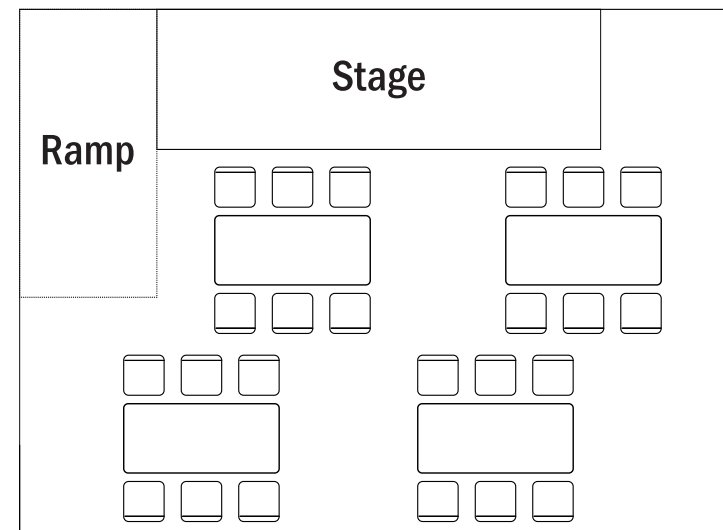

Salem Church Branch Meeting Room 1

Room Dimensions: 22' x 30'

Maximum Occupancy: 50

Includes:

- (4) 72" x 30" tables
- 50 chairs
- LCD projector with screen
- Podium with microphone
- Stage

Available upon request:

- DVD player
- Dry-erase board
- Kitchen
- AV cables*

**Please bring your own computer.*

Maximum Chair Layout:

Maximum Table & Chair Layout:

Salem Church Branch Meeting Room 1