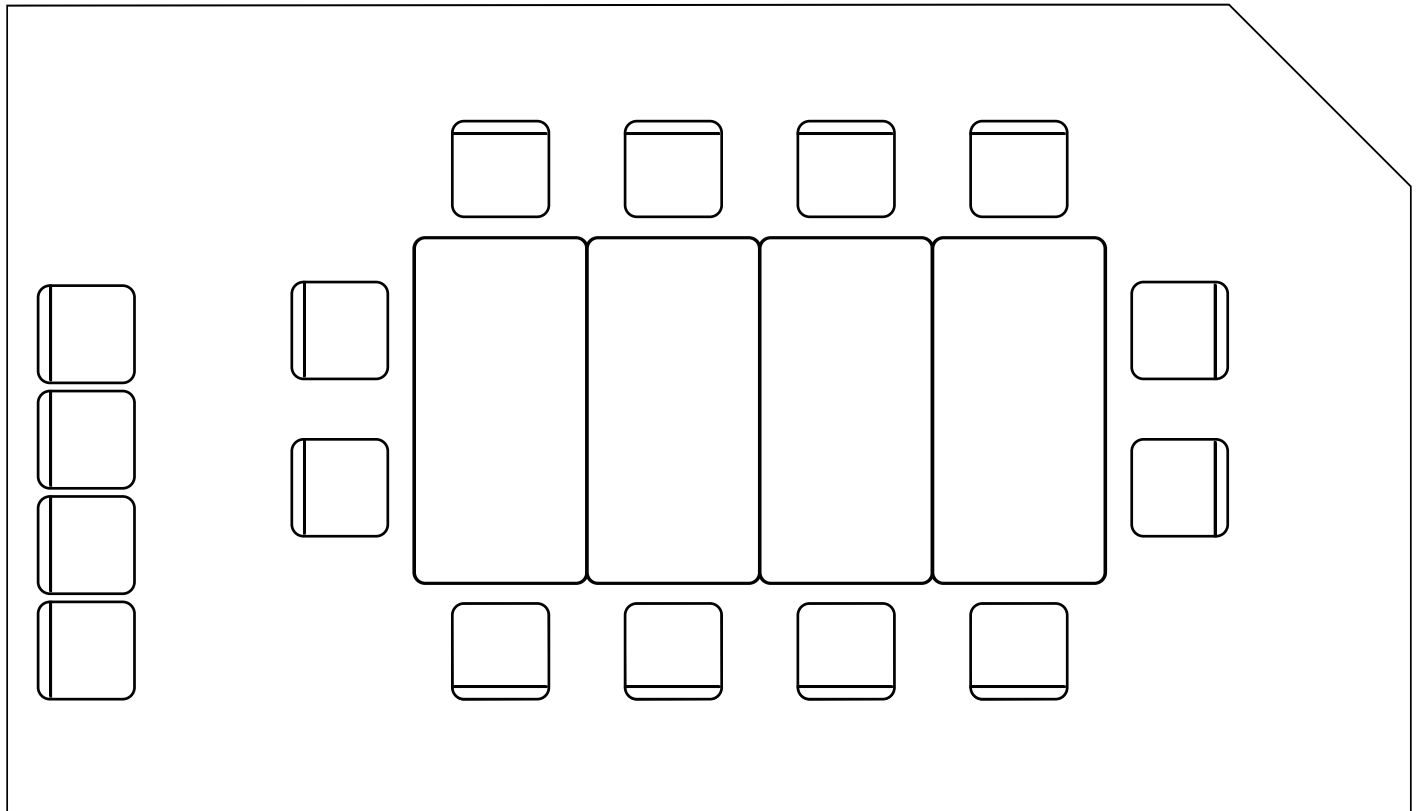

Salem Church Meeting Room 5 & 6 Combined

Room Dimensions: 20' x 12'

Maximum Occupancy: 16

Includes:

- (4) 60" x 30" tables
- 16 chairs
- 2 dry-erase boards

Available upon request:

- DVD player
- LCD Projector
- AV cables*

**Please bring your own computer.*

Maximum Table & Chair Layout:

Salem Church Meeting Rooms 5 & 6 Combined