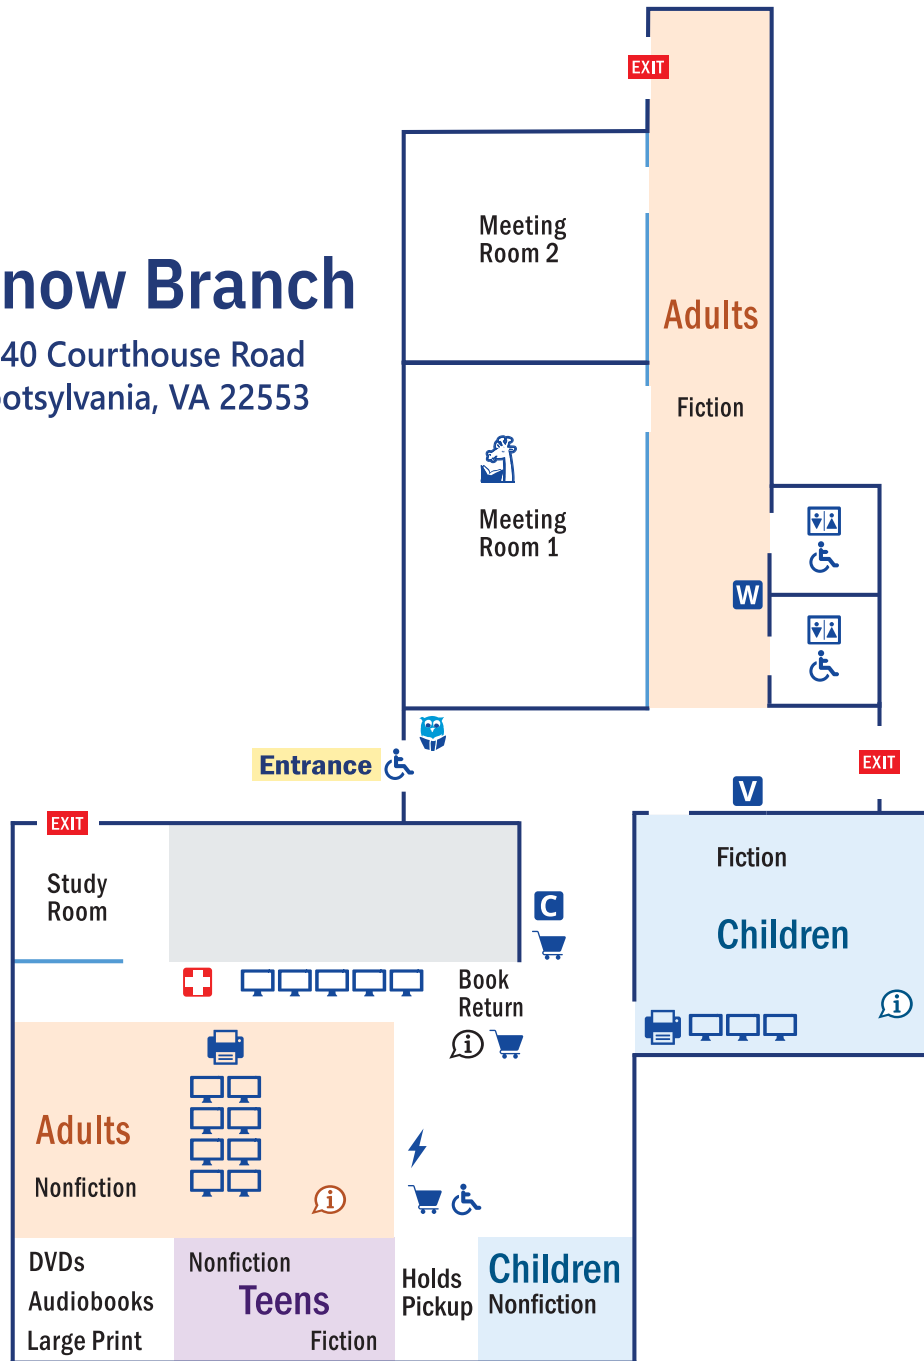

Snow Branch

8740 Courthouse Road
Spotsylvania, VA 22553

Map Key

Safety and Emergency

- Defibrillator
- Emergency Exit
- Wheelchair Access

Technology

- Charging Station
- Copy/Scan/Fax/Print
- Computers
- Print

Help Desks

- Customer Service
 - Library Card
 - Check Out
- Adult Services
 - Research Help
 - Notary Services
 - Check in for your Meeting Room or Study Room
- Youth Services
 - Research Help
- Express Checkout

Amenities

- Friends of the Library Bookshop
- Restrooms
- Vending
- Water Fountain

Areas

- Adults
- Teens
- Children
- Grow a Reader Storytime